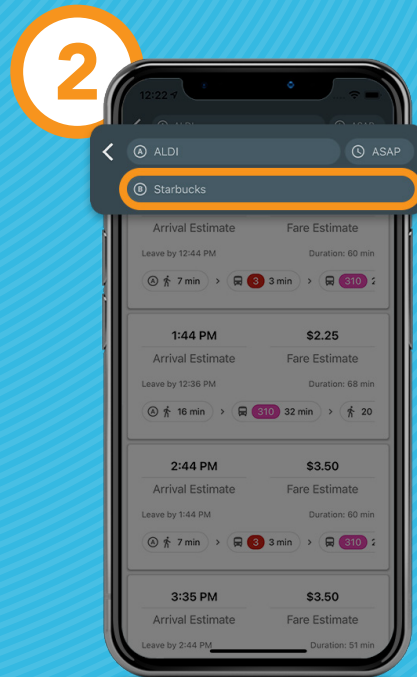

USING THE TRANSLOC APP

# How to Navigate to a Specific Address

Tap on the **Search** tab

Enter in your desired **address**

If necessary, change **current location** and **departure time**

Select an option for **directions**