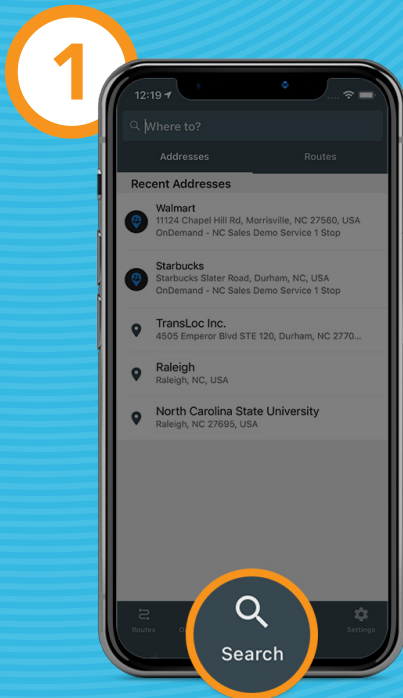

USING THE TRANSLOC APP

# How to Navigate to a Specific Address

Tap on the **Search** tab

Enter in your desired **address**

If necessary, change **current location** and **departure time**

Select an option for **directions**