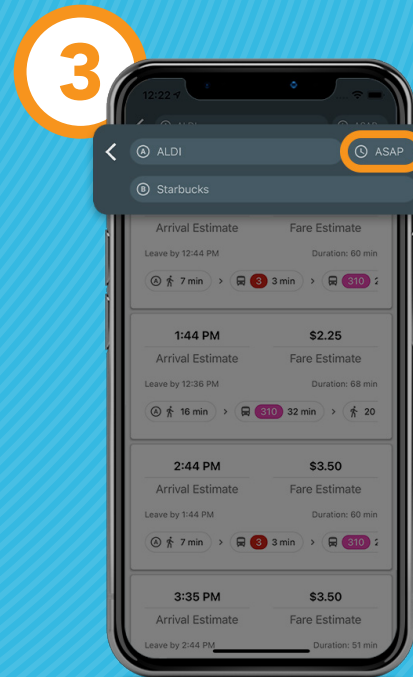

USING THE TRANSLOC APP

# How to Navigate to a Specific Address

Tap on the **Search** tab

Enter in your desired **address**

If necessary, change **current location** and **departure time**

Select an option for **directions**