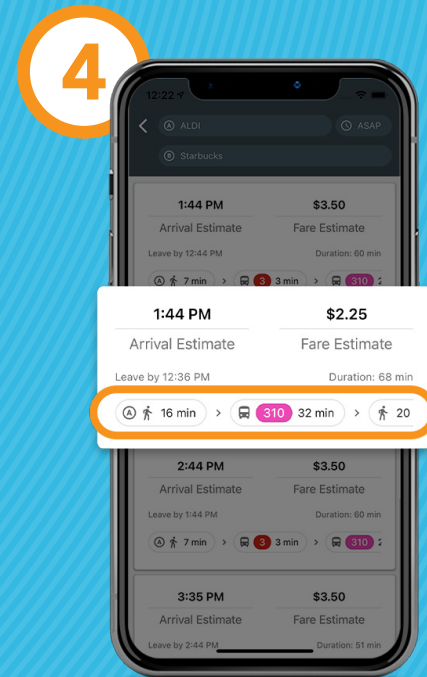

# How to Navigate to a Specific Address

Tap on the **Search** tab

Enter in your desired **address**

If necessary, change **current location** and **departure time**

Select an option for **directions**