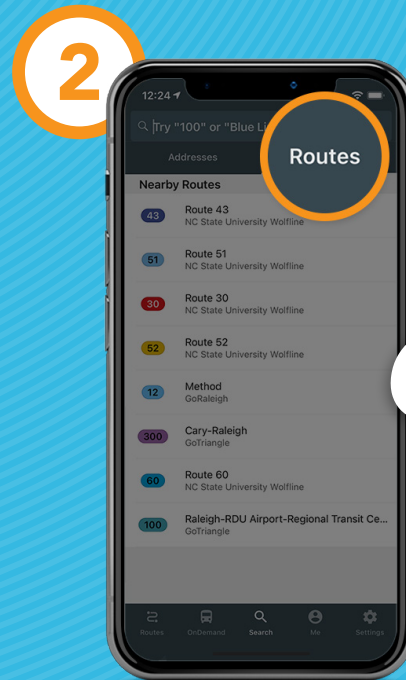

USING THE TRANSLOC APP

# How to Find Nearby Routes

Select the  
**Search** tab

Toggle to **Routes**

Tap on the  
**Routes** tab

Tap the **compass**  
icon to find routes  
in your area