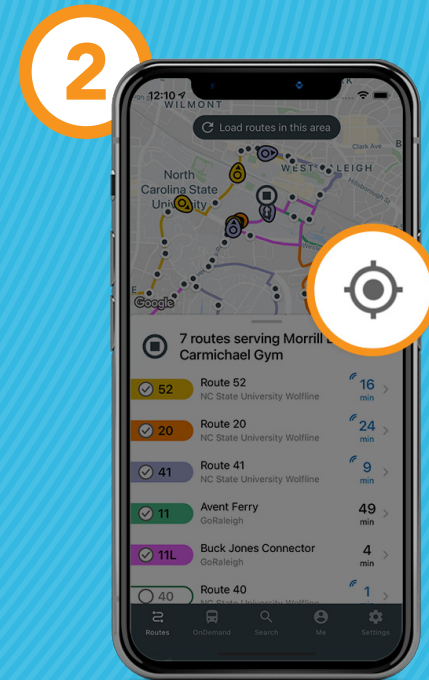

USING THE TRANSLOC APP

# How to Find Nearby Routes

Select the  
**Search** tab

Toggle to **Routes**

Tap on the  
**Routes** tab

Tap the **compass**  
icon to find routes  
in your area