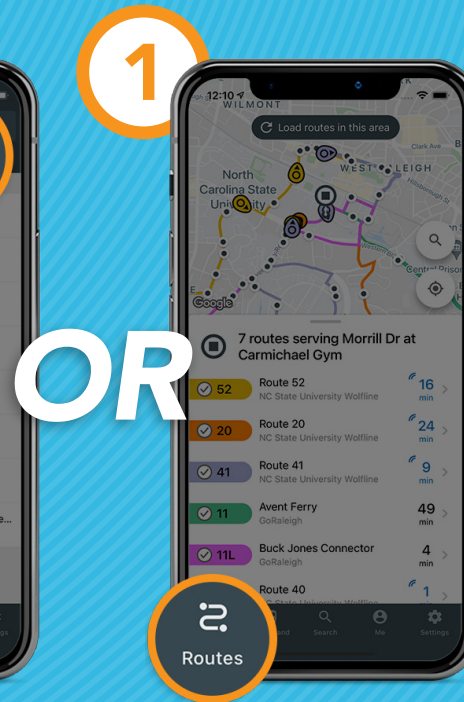

USING THE TRANSLOC APP

# How to Find Nearby Routes

Select the  
**Search** tab

Toggle to **Routes**

Tap on the  
**Routes** tab

Tap the **compass**  
icon to find routes  
in your area