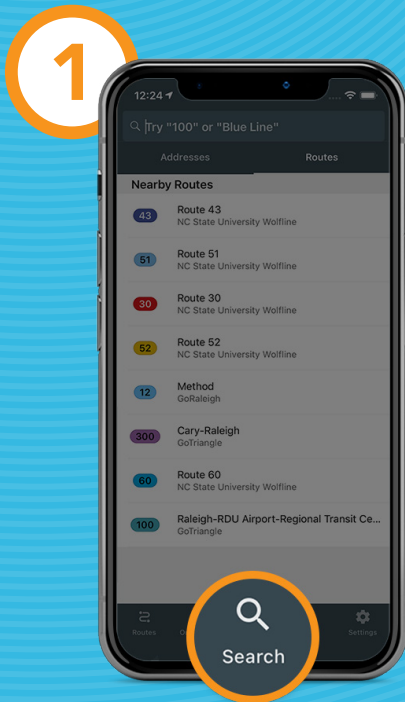

USING THE TRANSLOC APP

# How to Find Nearby Routes

Select the  
**Search** tab

Toggle to **Routes**

Tap on the  
**Routes** tab

Tap the **compass**  
icon to find routes  
in your area